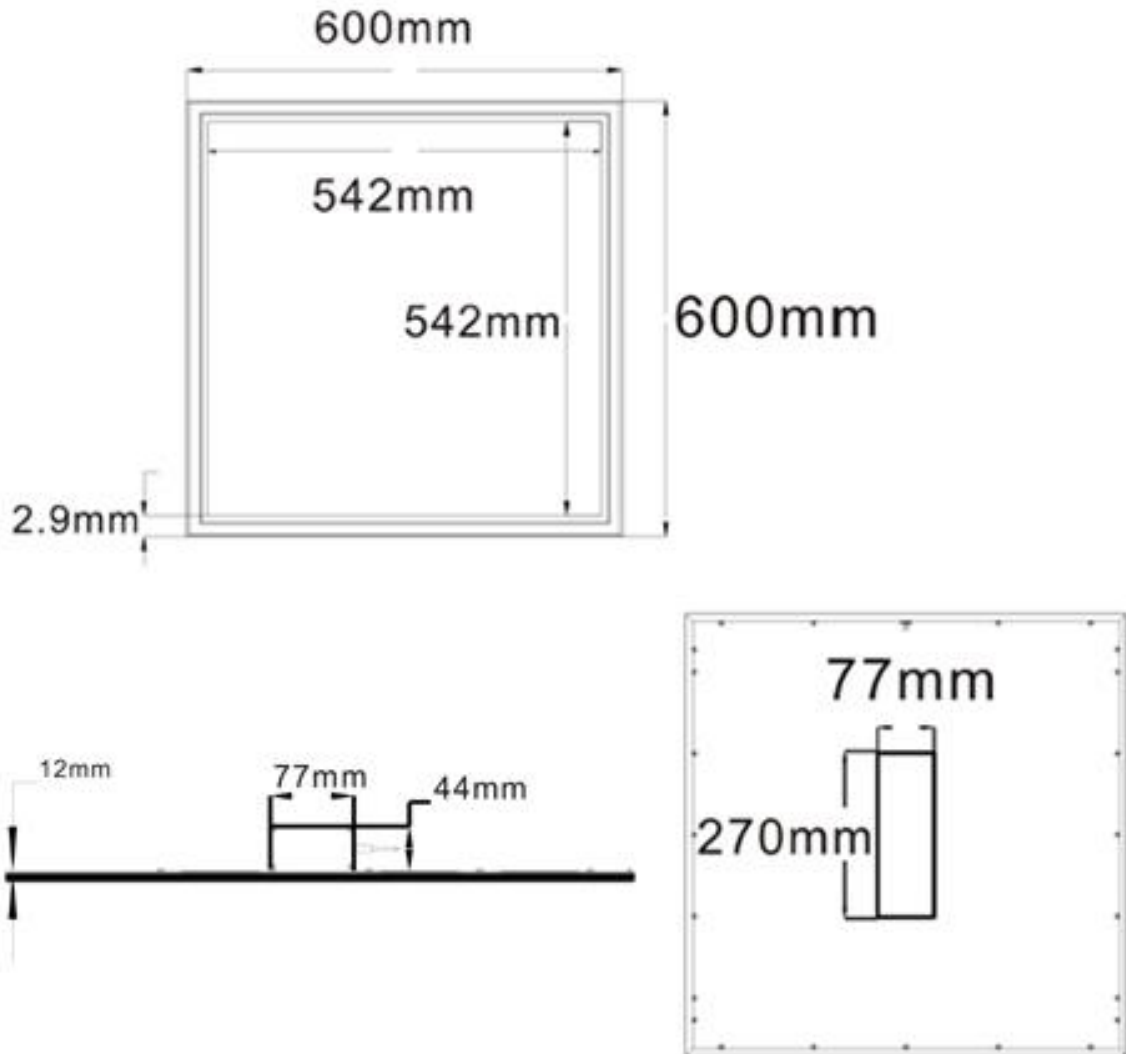

## Dimension

Type of Area	Apartment Buildings, Hangers & Storage, Large Retail & Open Areas, Office & Small Retail
Ballast Factor	1.00
Certifications	CE, CUL Listed, DLC Approved, FCC Compliant, Lighting Facts, ROHS, UL Listed
Dimmable	Yes
Lamp Life:	50,000hrs
CRI	80
Dimensions	23.62" x 23.62" x .5"
Length	23.62"
Width	23.62"
Height	1.73"
Lumen Output:	4,400
Manufacturer's Warranty	5 Year
Part Number	ZY-P4-40W
Minimum Start Temperature	0 Deg F
Technology	LED
Voltage	Multivolt 120V-277V
Wattage	40 Watt
Ballast Start Type	Instant Start
Fixture Type	2 x 2 Ft - New Fixture
Beam Angle	Normal

### Dimension