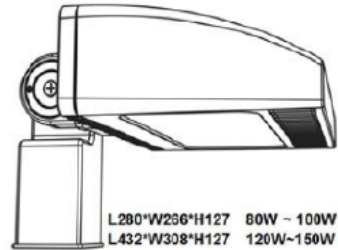

## SPECIFICATIONS

- ★ L70>60600 Hours
- ★ Commercial/Architectural Grade
- ★ Architectural UV resistant powder coat finish
- ★ Lighting Facts™ Uniform LM-79 Reporting Template
- ★ Photo-electric Switch (Optional) – Listed (WJCT),
- ★ UL Listed
- ★ Dimmable: 1-10VDC/PWM/Resister (3 in 1)
- ★ System Watts: 80W/100W/120W/150W
- ★ Voltages: 100-277Vac
- ★ CRI:70+
- ★ IP65
- ★ Operating Temp: -30 °C to +50 °C
- ★ Operating Humidity: 20% to 90%RH
- ★ Power Fact(PF) : 0.99
- ★ Power Supply Efficiency: > 90%
- ★ Color Temperature: 3000-5000K

## Dimension