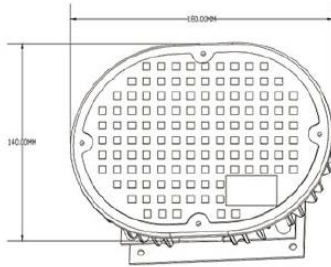

CLARK

LED LIGHTING SYSTEMS

LED Retro Fit Kit

Package

63*37*30CM/4PCS

LED Wattage	Product Weight
80W	2.8 KG
100W	2.8 KG
120W	2.8 KG
150W	3.1 KG
100W-HV	2.8 KG
150W-HV	3.1 KG

- Replaces conventional Halogen lamps
- SUNON FANS
- Durable chip and fade resistant powder coat finish
- MEAN WELL Dimmable Driver HLG Series
- Patent LED protector
- Installation plate free to design

- High Lumens output
- High Quality LED's
- Cast aluminum thermal management for optimal heat sinking
- 5 years warranty

	RL-RTK-80W-LV-D	RL-RTK-100W-LV-D	RL-RTK-120W-LV-D
INPUT WATTS	80W	100W	120W
DELIVERED LUMENS(lm)	8462.4 lm	11063 lm	13857 lm
L70 Life (Hours)	69600 hours	69600 hours	69600 hours
EFFICACY (lm/W)	100.83 lm/W	114.11 lm/W	115.86 lm/W
COLOUR TEMP	5783 k	5821 k	5856 k
EQUIVALENT WATTAGE	250W MH	300W MH	400W MH
POWER FACTOR	0.9804	0.9918	0.9887
COLOUR RENDERING INDEX (CRI)	>70	>70	>70
WORKING TEMPERATURE	-30° F to +130° F	-30° F to +130° F	-30° F to +130° F
INPUT VOLTAGE	AC100-277V	AC100-277V	AC100-277V
	RL-RTK-150W-LV-D	RL-RTK-100W-HV-D	RL-RTK-150W-HV-D
INPUT WATTS	150W	100W	150W
DELIVERED LUMENS(lm)	17520 lm	11430 lm	17598 lm
L70 Life (Hours)	69600 hours	69600 hours	69600 hours
EFFICACY (lm/W)	110.54 lm/W	115.22 lm/W	114.42 lm/W
COLOUR TEMP	5944 k	5856 k	5944 k
EQUIVALENT WATTAGE	450W MH	300W MH	450W MH
POWER FACTOR	0.9945	0.9925	0.9903
COLOUR RENDERING INDEX (CRI)	>70	>70	>70
WORKING TEMPERATURE	-30° F to +130° F	-30° F to +130° F	-30° F to +130° F
INPUT VOLTAGE	AC100-277V	AC200-480V	AC200-480V