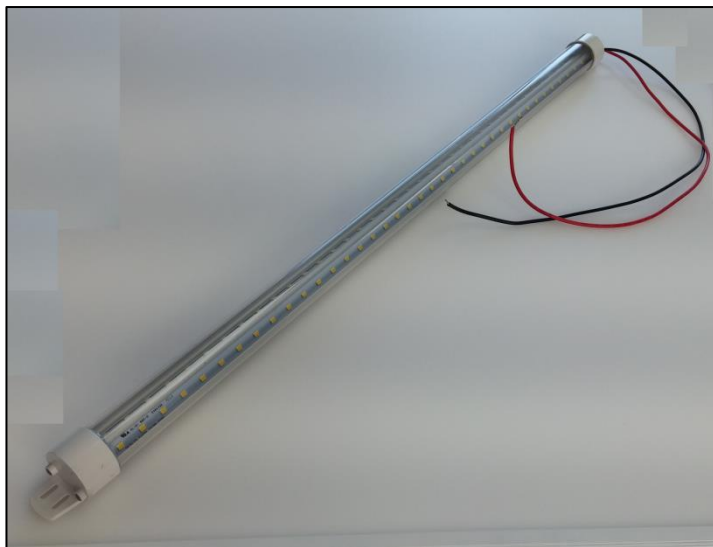

Product Description:

The LED Refrigeration light can dramatically reduce energy usage up to 75% providing significantly lower operating costs. This light has been designed to offer high quality directional illumination with 50,000 hour life expectancy.

Features:

- 50,000 hour life expectancy
- IP65 rated light module for use in commercial refrigerators and freezers
- Dramatically improves look for any food or merchandise being displayed
- Energy efficient design significantly reduces cost of ownership- savings up to 75%
- Light diffuser contains no glass providing zero risk of glass breakage
- Instant start in cold environments
- Available in 2ft, 3ft, 4ft, 5ft & 6ft for vertical and horizontal installation
- Mercury and lead free
- Local utility incentives may be available
- Binned diodes for color uniformity
- Clear and frosted cover available
- 5 Year Manufacturer's Warranty
-Optional 10 Year Warranty available

Color Temperature	2700K to 5000K
Beam Angle	120 Degrees
CRI	> 80
Operation Temperature	-20°C to 50°C
Efficiency	More than 110 LPW
Input Voltage	100-382VAC
Frequency	50-60Hz
Power Factor	92%
Rated Life	50,000 hours
LED Type	SMT2835